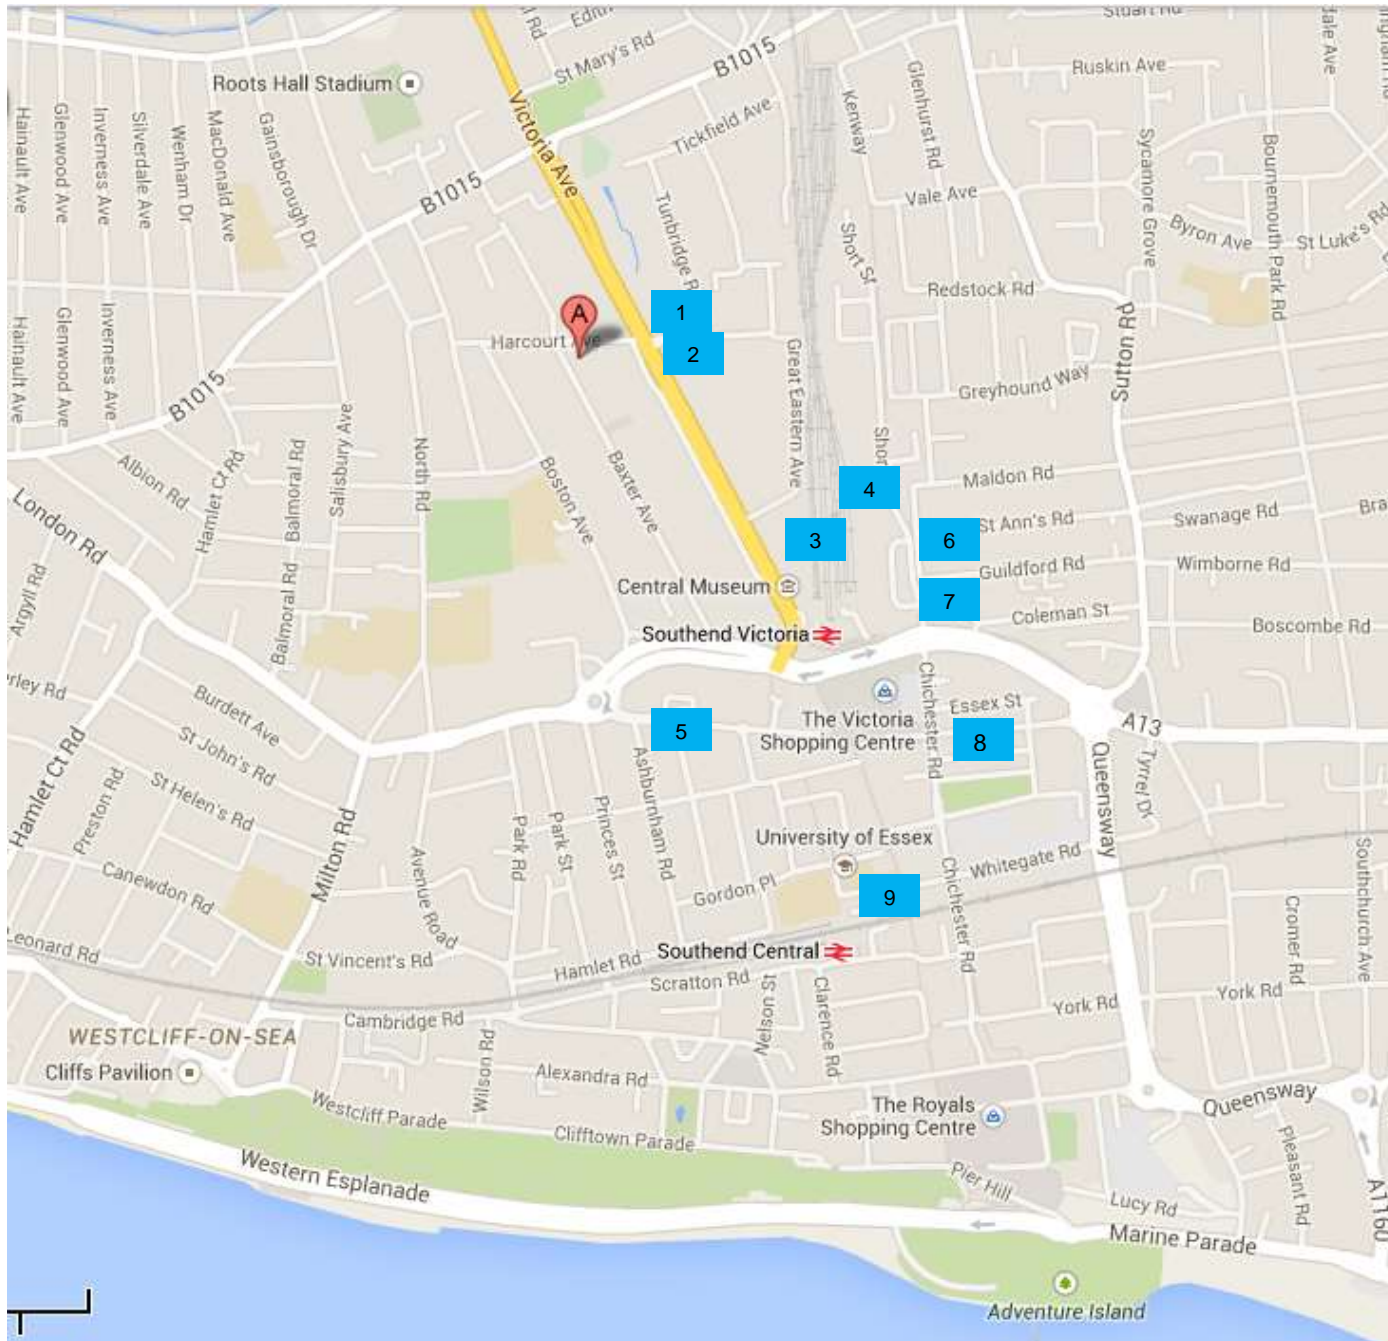

# Pay and Display Car Parking in Close Proximity to Southend CCG

- 1 Carnarvon Road
- 2 Civic Centre North Carnarvon Road
- 3 Portcullis House Victoria Avenue
- 4 Central Library Great Eastern Street
- 5 Sainsbury's London Road
- 6 Short Street
- 7 The Victoria Centre Chichester Road
- 8 Essex Street
- 9 College Car Park Elmer Approach